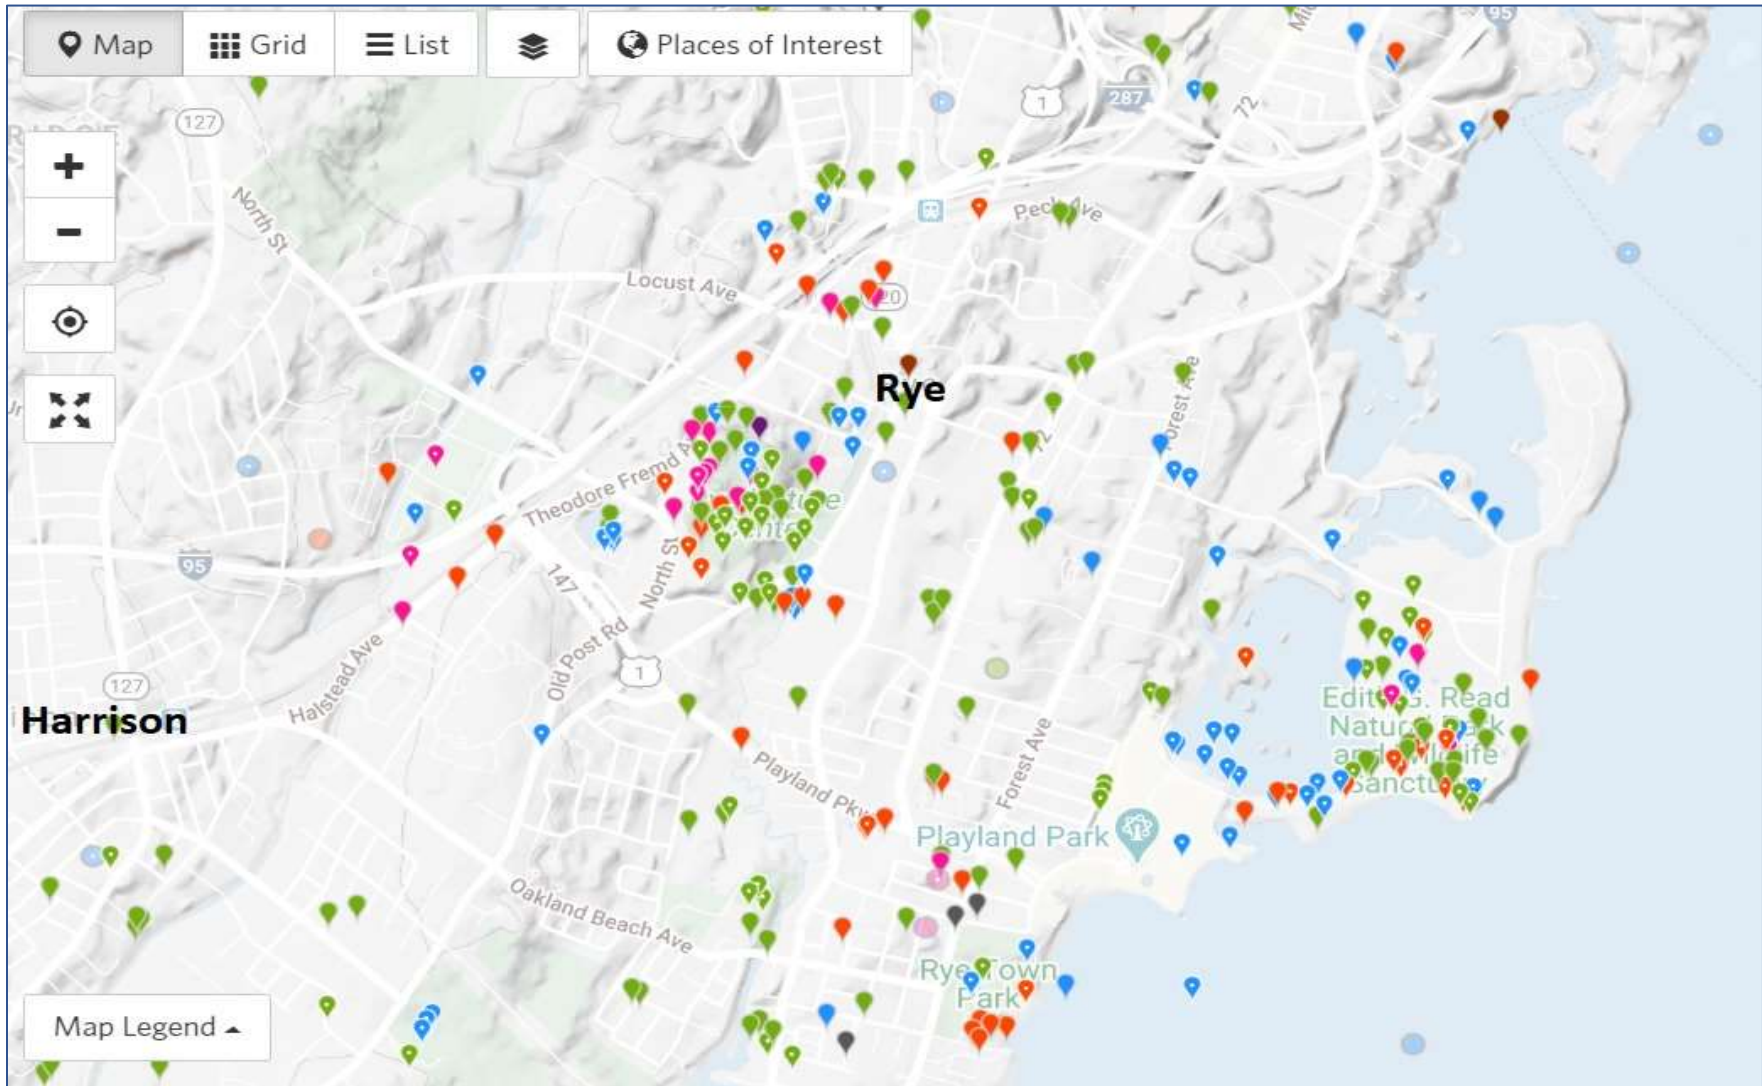

## iNaturalist Observations near Rye, NY (April 28, 2020)

### Map Legend:

-  Amphibians, Birds, Fish, Mammals, Reptiles, Other Animals
-  Insects, Arachnids and Mollusks
-  Plants
-  Fungi and Lichen